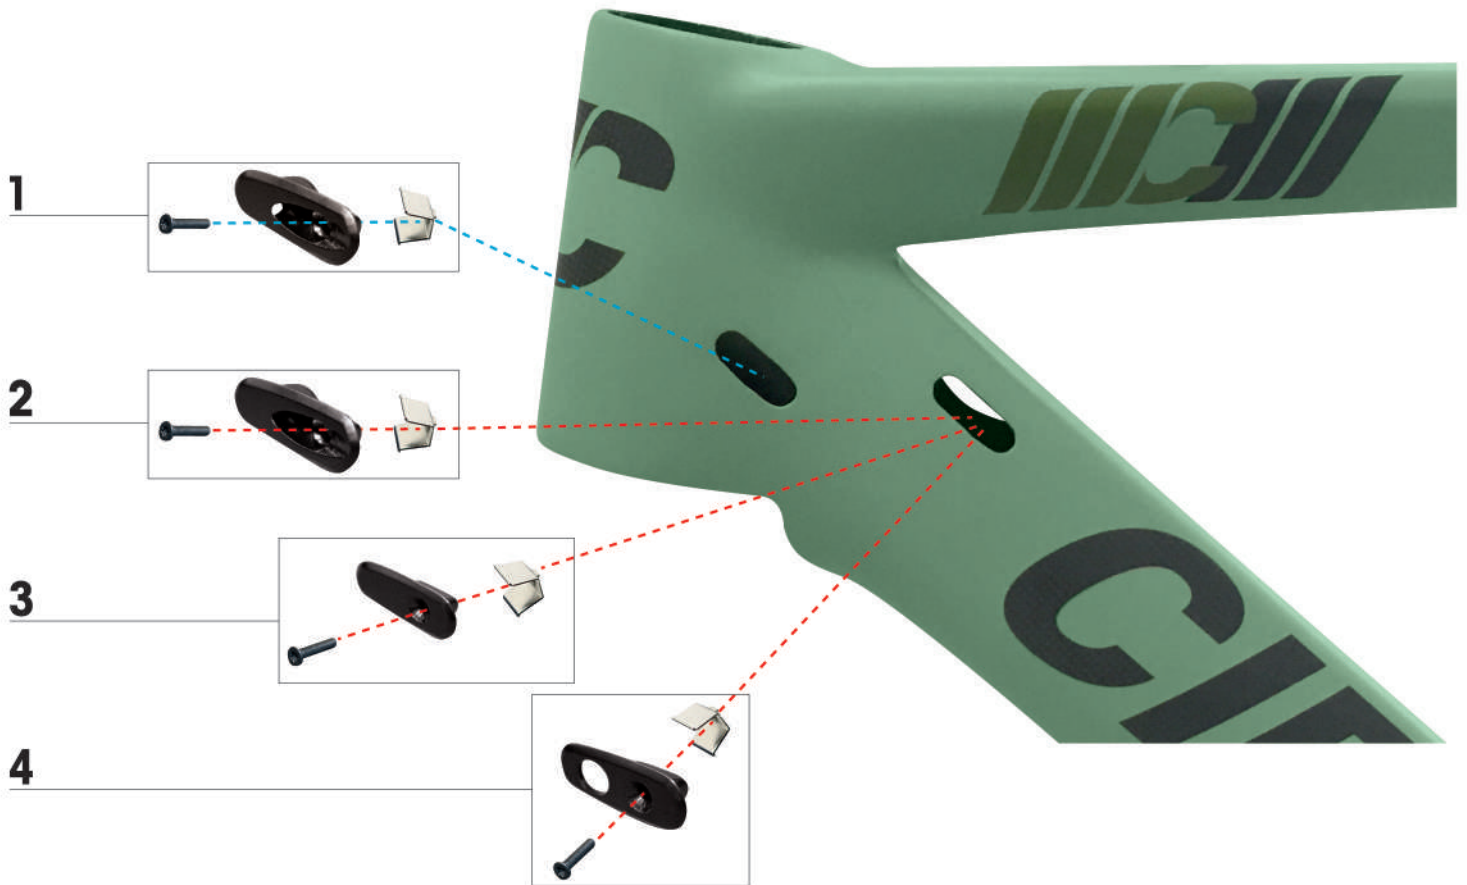

1

2

3

ITEM NO.	MCIPOLLINI CODE NO.	DESCRIPTION
1	030000145	CABLE STOP CLOSED
2	030000144	CABLE STOP
3	030000146	CABLE STOP FOR ELECTRIC

ITEM NO.	MCIPOLLINI CODE NO.	DESCRIPTION
1	030000157	CABLE STOP DISC BRAKE
2	030000144	CABLE STOP
3	030000145	CABLE STOP CLOSED
4	030000146	CABLE STOP FOR ELECTRIC