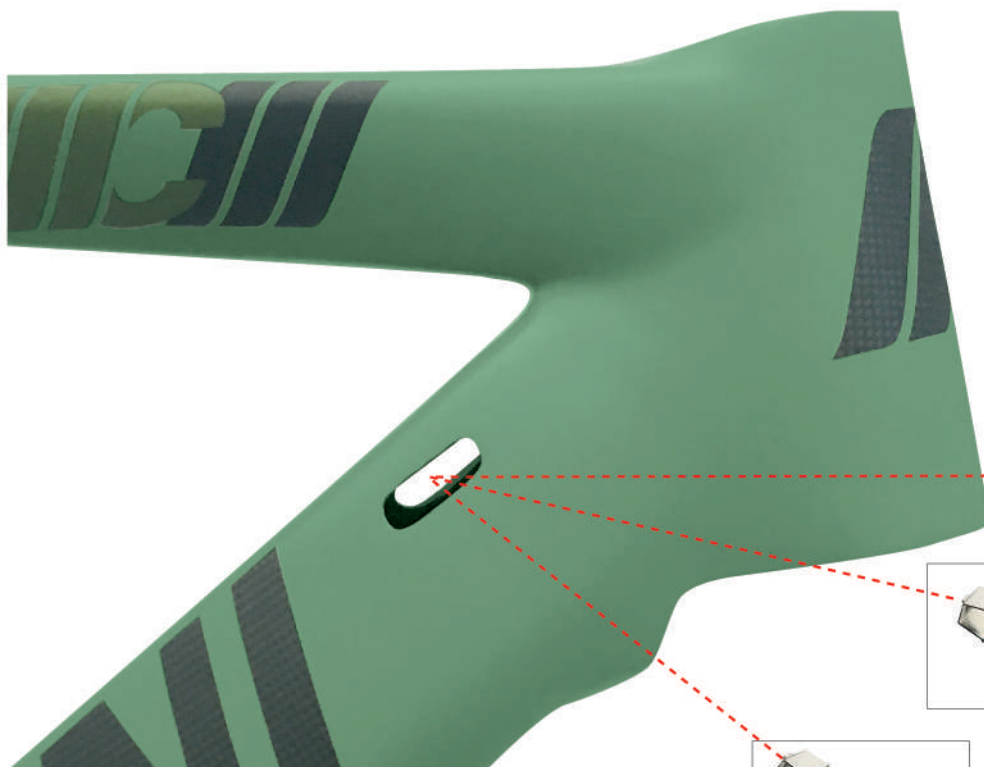

1

2

3

ITEM NO.	MCIPOLLINI CODE NO.	DESCRIPTION
1	030000145	CABLE STOP CLOSED
2	030000144	CABLE STOP
3	030000146	CABLE STOP FOR ELECTRIC