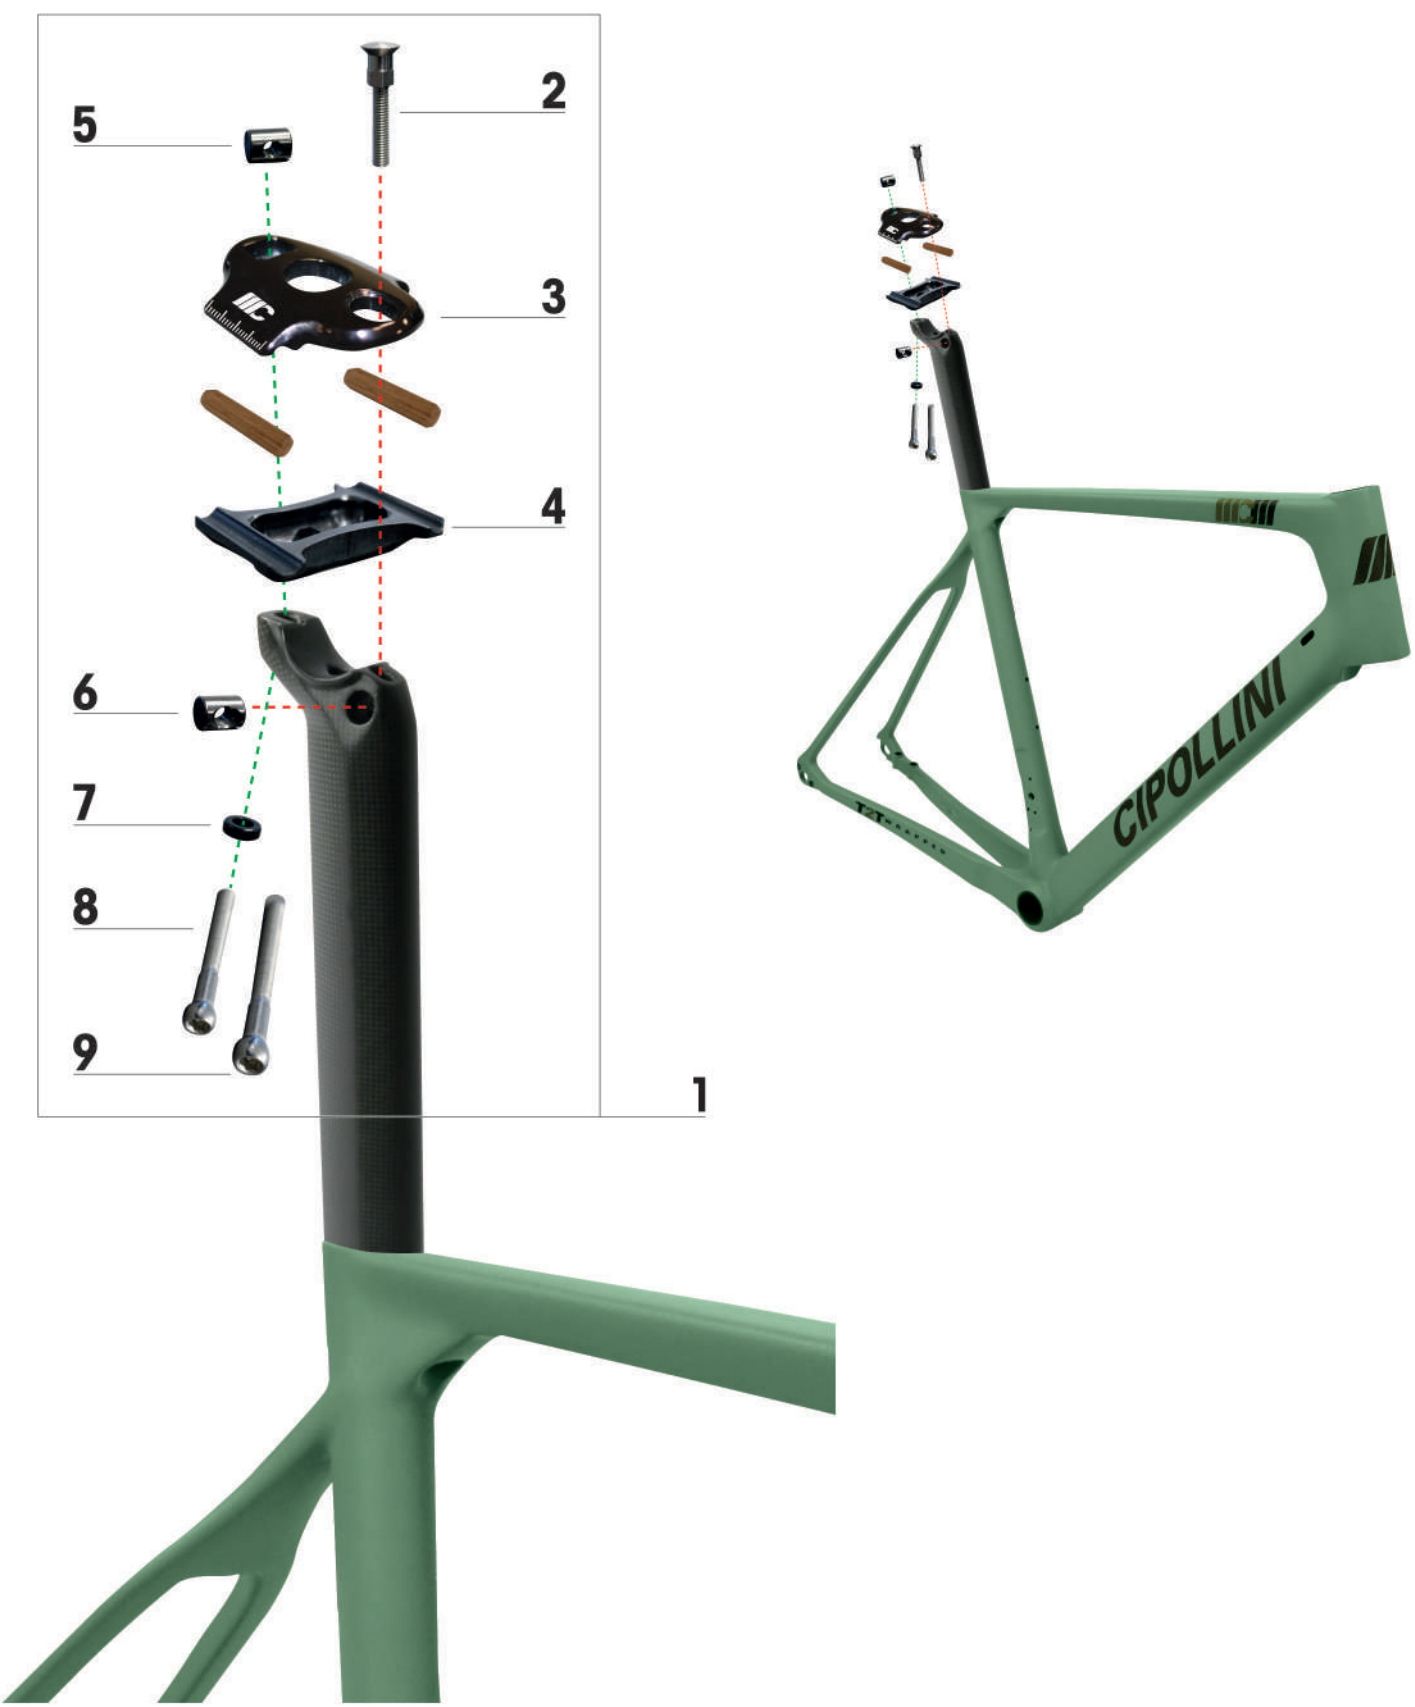

MCB[®]
ALLROAD
ASSEMBLY INSTRUCTIONS

MCB[®]
DISC BRAKE
ASSEMBLY INSTRUCTIONS

INDEX

- Kit Seatpost Off Set	Page 1 A
- Assembly Seatpost	Page 1 B
- Bottle Cage + Option Bottle	Page 2
- Front Derailleur Support	Page 3
- Kit Teflon For Cable	Page 4
- Cable Guide	Page 5
- Front Hanger	Page 6
- Rear Hanger	Page 7
- Oblique Cable Stop Tube Right Side	Page 8
- Oblique Cable Stop Tube Left Side	Page 9
- Headset Kit	Page 10
- Assembly Accessories	Page 11

ITEM NO.	MCIPOLLINI CODE NO.	DESCRIPTION
1	M0210MC119MCM_8	KIT SEATPOST
2	011100050	INOX SCREW M6
3	030000151	UPPER PLATE FOR SEATPOST
4	030000152	LOWER PLATE FOR SEATPOST
5	030000121	CYLINDER M5
6	030000083	CYLINDER M6
7	030000122	WASHER
8	011100062.38	INOX SCREW M5 L. 38
9	011100062.44	INOX SCREW M5 L. 44

1

2

3

4

5

ITEM NO.	MCIPOLLINI CODE NO.	DESCRIPTION
1	M0210MC119MCM_8	TUBE SEATPOST (AVAILABLE ONLY WITH KIT SEATPOST - PAGE 1A)
2	030000083	CYLINDER ø 9,6 X 12 MM M6
3	030000159.M	LOCKING FOR SEATPOST
4	030000112	ALLUMINIUM ANODIZED WASHER
5	011100081.28	SCREW INOX M6 L 28 MM

1

2

3

ITEM NO.	MCIPOLLINI CODE NO.	DESCRIPTION
1	030000212.MC	BOTTLE CAGE
2	030000133.CLEAR	CLEAR BOTTLE
3	030000133.SMOKE	SMOKE BOTTLE

ITEM NO.	MCIPOLLINI CODE NO.	DESCRIPTION
1	03000097.MC	FRONT DERAILLEUR SUPPORT IN ALUMINIUM
2	011100048	SCREW INOX BRONZE M4XL10
3	011100005	SCREW INOX M5X18
4	011100057	SCREW INOX BRONZE M4XL8 LOWER HEAD
5	030000109.MC	PROTECTION FRAME FROM FALLEN CHAIN (ALUMINIUM)