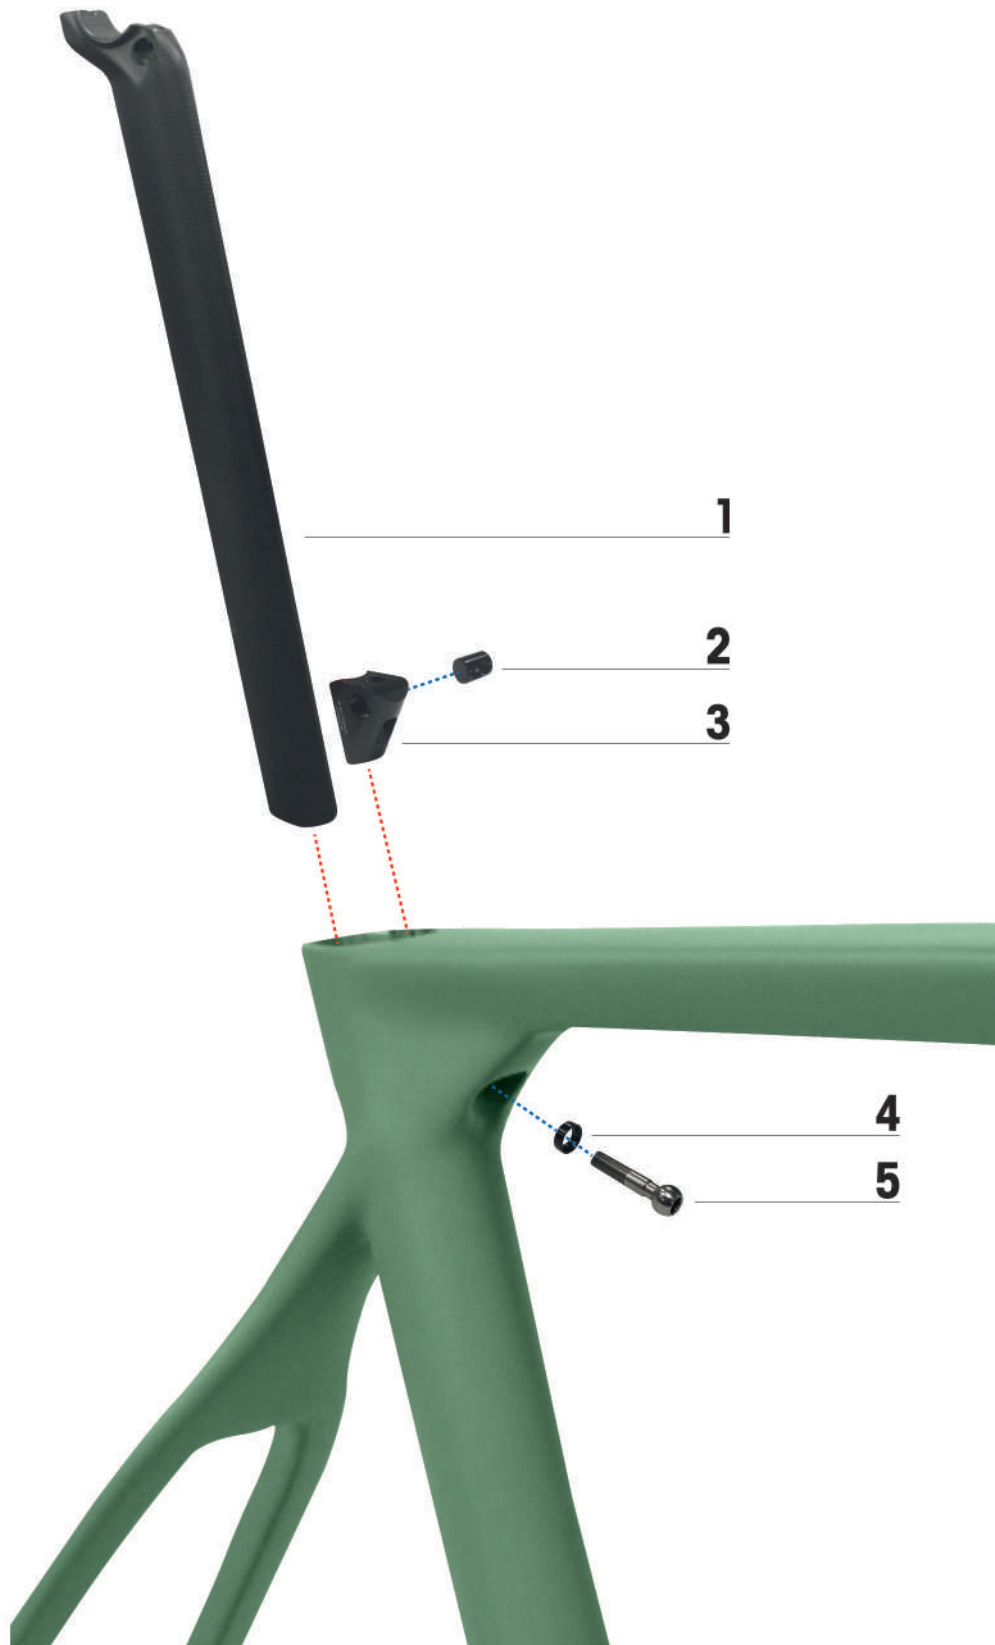

MCB[®]
ALLROAD
ASSEMBLY INSTRUCTIONS

MCB[®]
DISC BRAKE
ASSEMBLY INSTRUCTIONS

INDEX

- Kit Seatpost Off Set	Page 1 A
- Assembly Seatpost	Page 1 B
- Bottle Cage + Option Bottle	Page 2
- Front Derailleur Support	Page 3
- Kit Teflon For Cable	Page 4
- Cable Guide	Page 5
- Front Hanger	Page 6
- Rear Hanger	Page 7
- Oblique Cable Stop Tube Right Side	Page 8
- Oblique Cable Stop Tube Left Side	Page 9
- Headset Kit	Page 10
- Assembly Accessories	Page 11

ITEM NO.	MCIPOLLINI CODE NO.	DESCRIPTION
1	M0210MC119MCM_8	KIT SEATPOST
2	011100050	INOX SCREW M6
3	030000151	UPPER PLATE FOR SEATPOST
4	030000152	LOWER PLATE FOR SEATPOST
5	030000121	CYLINDER M5
6	030000083	CYLINDER M6
7	030000122	WASHER
8	011100062.38	INOX SCREW M5 L. 38
9	011100062.44	INOX SCREW M5 L. 44

1

2

3

4

5

ITEM NO.	MCIPOLLINI CODE NO.	DESCRIPTION
1	M0210MC119MCM_8	TUBE SEATPOST (AVAILABLE ONLY WITH KIT SEATPOST - PAGE 1A)
2	030000083	CYLINDER ø 9,6 X 12 MM M6
3	030000159.M	LOCKING FOR SEATPOST
4	030000112	ALLUMINIUM ANODIZED WASHER
5	011100081.28	SCREW INOX M6 L 28 MM