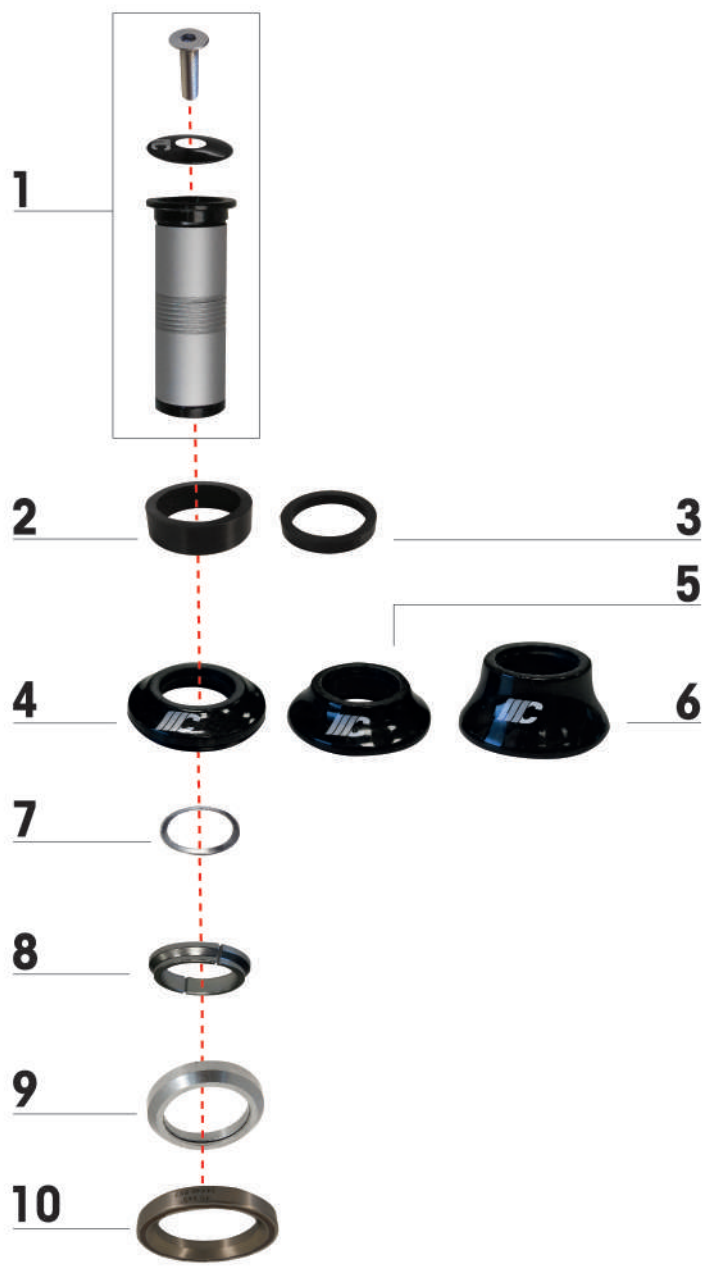

ITEM NO.	MCIPOLLINI CODE NO.	DESCRIPTION
1	011100055	INOX SCREW M4 X 14 MM
2	030000164	HANGER REAR LEFT ALUMINIUM
3	030000163	HANGER REAR RIGHT ALUMINIUM
4	030000148	CABLE STOP L. 40
5	030000044	CABLE STOP DI2
6	030000111	PLASTIC TAPE

1

2

3

ITEM NO.	MCIPOLLINI CODE NO.	DESCRIPTION
1	030000145	CABLE STOP CLOSED
2	030000144	CABLE STOP
3	030000146	CABLE STOP FOR ELECTRIC

ITEM NO.	MCIPOLLINI CODE NO.	DESCRIPTION
1	030000157	CABLE STOP DISC BRAKE
2	030000144	CABLE STOP
3	030000145	CABLE STOP CLOSED
4	030000146	CABLE STOP FOR ELECTRIC

1

2

3

4

5

6

ITEM NO.	MCIPOLLINI CODE NO.	DESCRIPTION
1	030000185.MC	DYNAMIC ASSEMBLY PASTE / ENVELOPE (5 ML)
2	030000053.MC	CHAIN LUBRICANT
3	030000022	BLACK RUBBER CONNECTOR
4	030000018	PROTECTION CHAIN ADHESIVE
5	030000019	KIT ADHESIVE (2 PCS) FOR HANDLEBAR TAPE
6	030000215	ANTI - NOISE TUBE (80 CM)