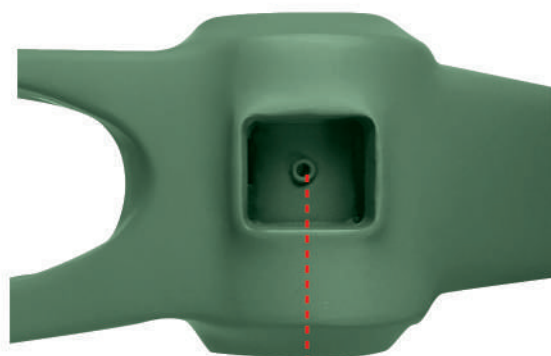

ITEM NO.	MCIPOLLINI CODE NO.	DESCRIPTION
1	032100001	KIT TEFLON Ø 3MM

1 _____

2

3 _____

4

ITEM NO.	MCIPOLLINI CODE NO.	DESCRIPTION
1	03000050	PLATE SUPPORT FOR CONNECTOR CABLES
2	01110073	PLATE LOCKING NUT
3	03000049	COVER
4	01110045	INOX SCREW M4 L. 16