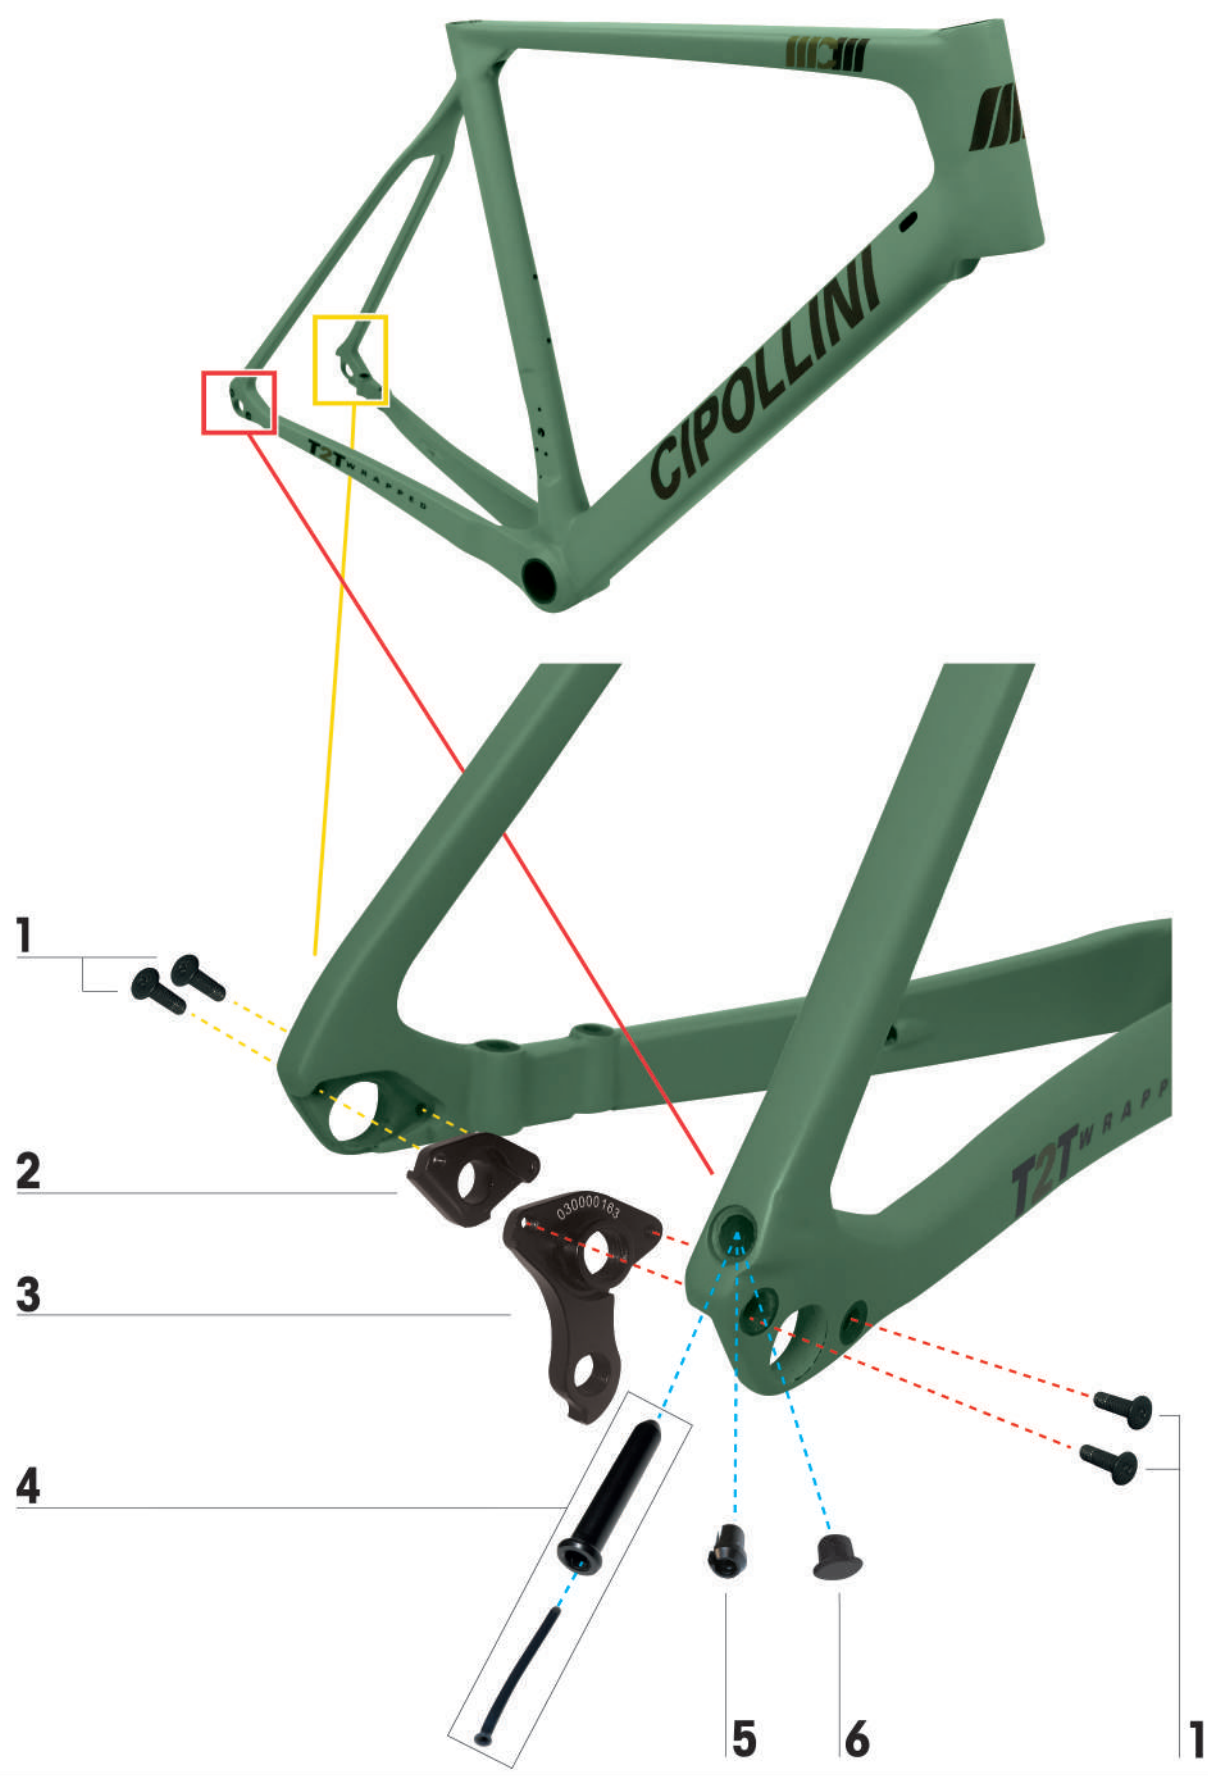

ITEM NO.	MCIPOLLINI CODE NO.	DESCRIPTION
1	M0210MC119MCM_8	KIT SEATPOST
2	011100050	INOX SCREW M6
3	030000151	UPPER PLATE FOR SEATPOST
4	030000152	LOWER PLATE FOR SEATPOST
5	030000121	CYLINDER M5
6	030000083	CYLINDER M6
7	030000122	WASHER
8	011100062.38	INOX SCREW M5 L. 38
9	011100062.44	INOX SCREW M5 L. 44

ITEM NO.	MCIPOLLINI CODE NO.	DESCRIPTION
1	032100001	KIT TEFLON Ø 3MM

1 _____

2

3 _____

4

ITEM NO.	MCIPOLLINI CODE NO.	DESCRIPTION
1	03000050	PLATE SUPPORT FOR CONNECTOR CABLES
2	01110073	PLATE LOCKING NUT
3	03000049	COVER
4	01110045	INOX SCREW M4 L. 16

ITEM NO.	MCIPOLLINI CODE NO.	DESCRIPTION
1	011100055	INOX SCREW M4 X 14 MM
2	030000164	HANGER REAR LEFT ALUMINIUM
3	030000163	HANGER REAR RIGHT ALUMINIUM
4	030000148	CABLE STOP L. 40
5	030000044	CABLE STOP DI2
6	030000111	PLASTIC TAPE