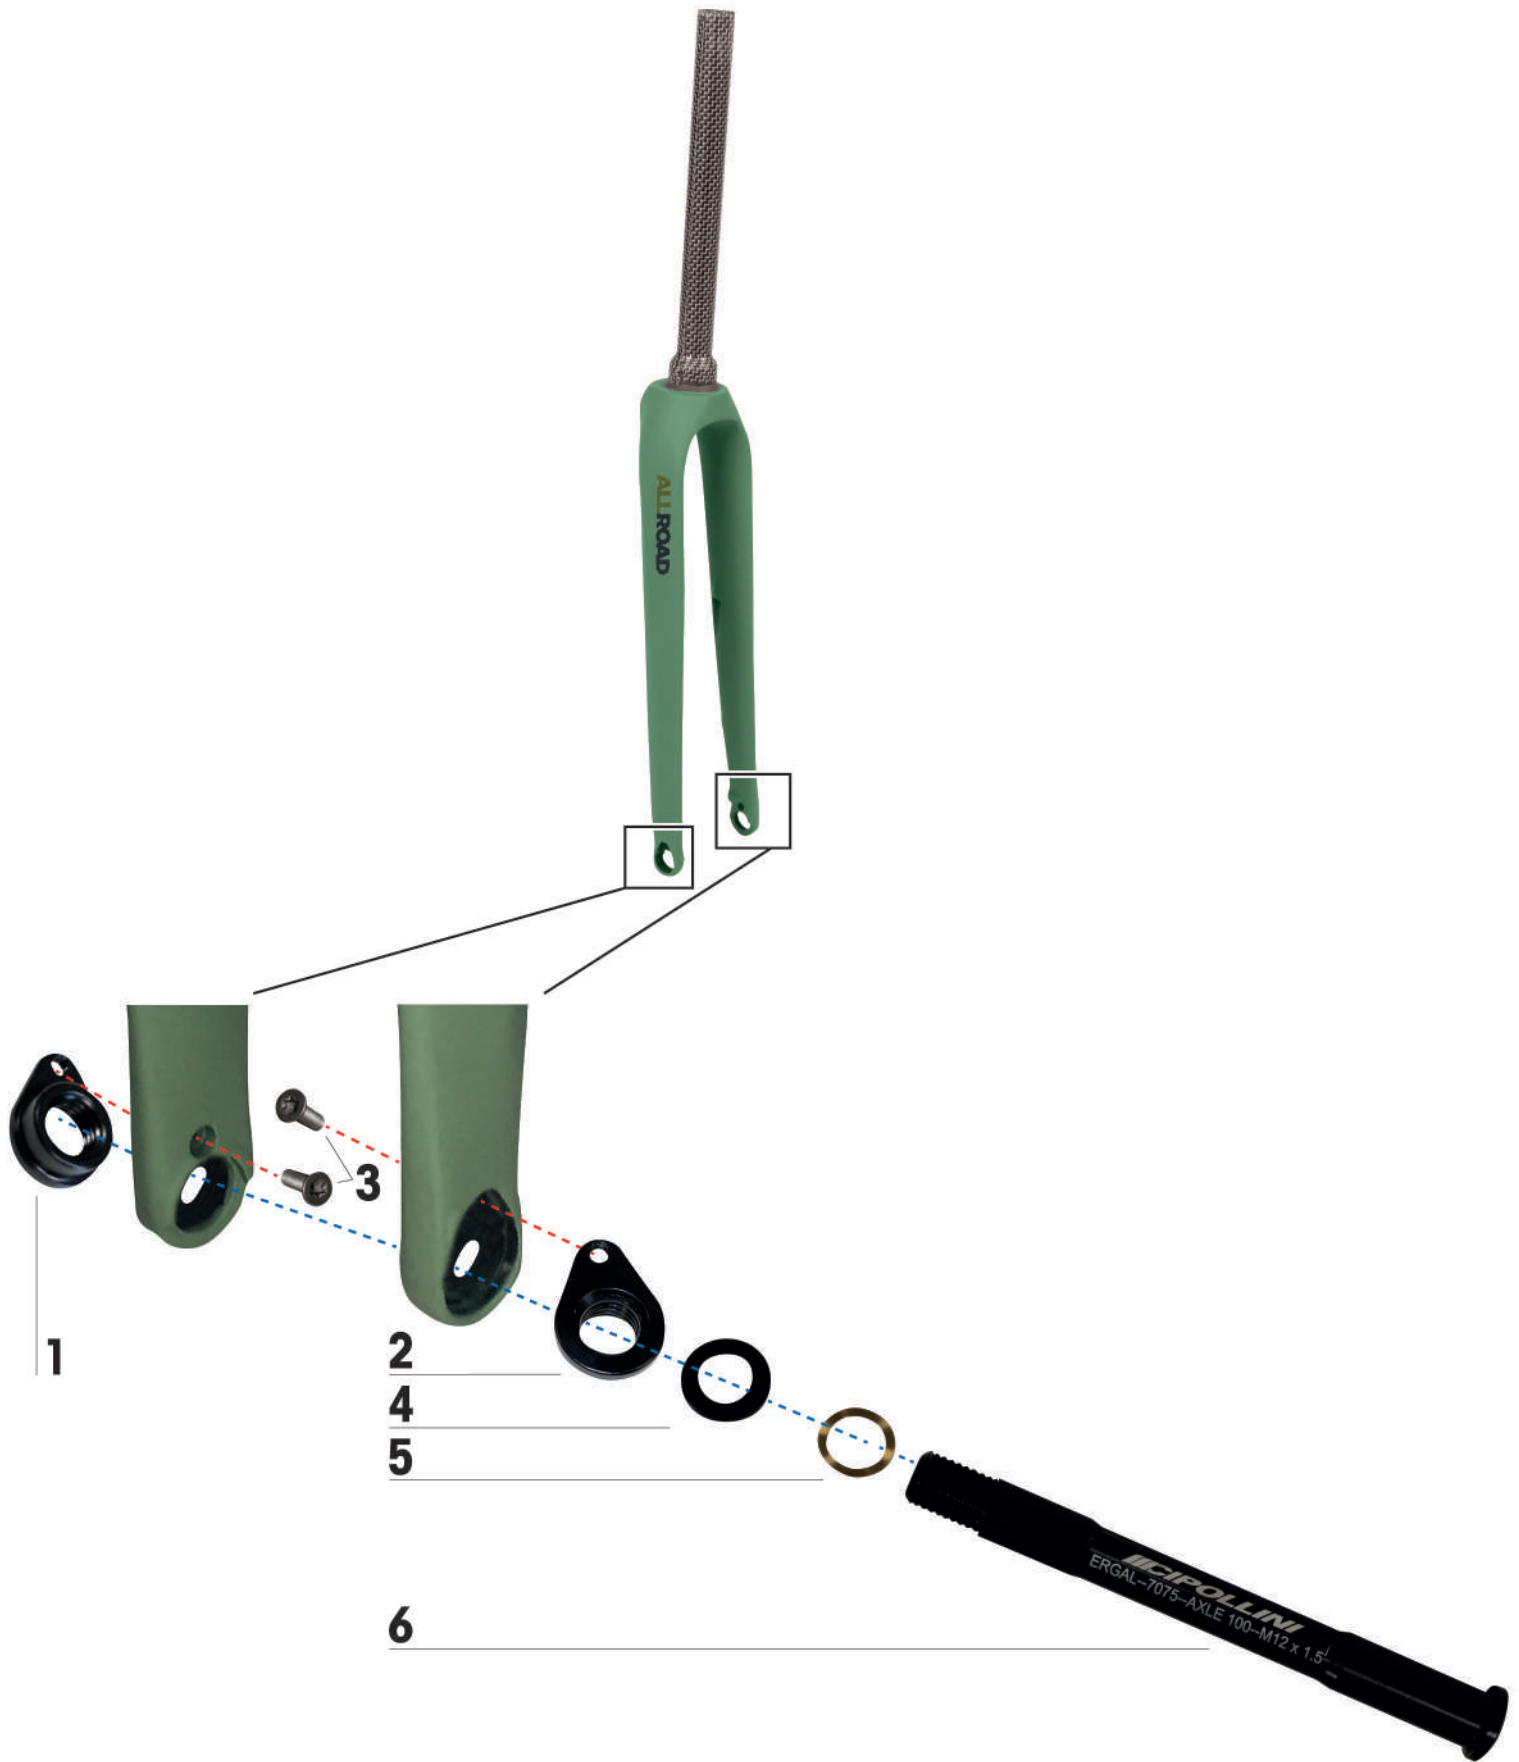

ITEM NO.	MCIPOLLINI CODE NO.	DESCRIPTION
1	032100001	KIT TEFLON Ø 3MM

1 _____

2

3 _____

4

ITEM NO.	MCIPOLLINI CODE NO.	DESCRIPTION
1	03000050	PLATE SUPPORT FOR CONNECTOR CABLES
2	01110073	PLATE LOCKING NUT
3	03000049	COVER
4	01110045	INOX SCREW M4 L. 16