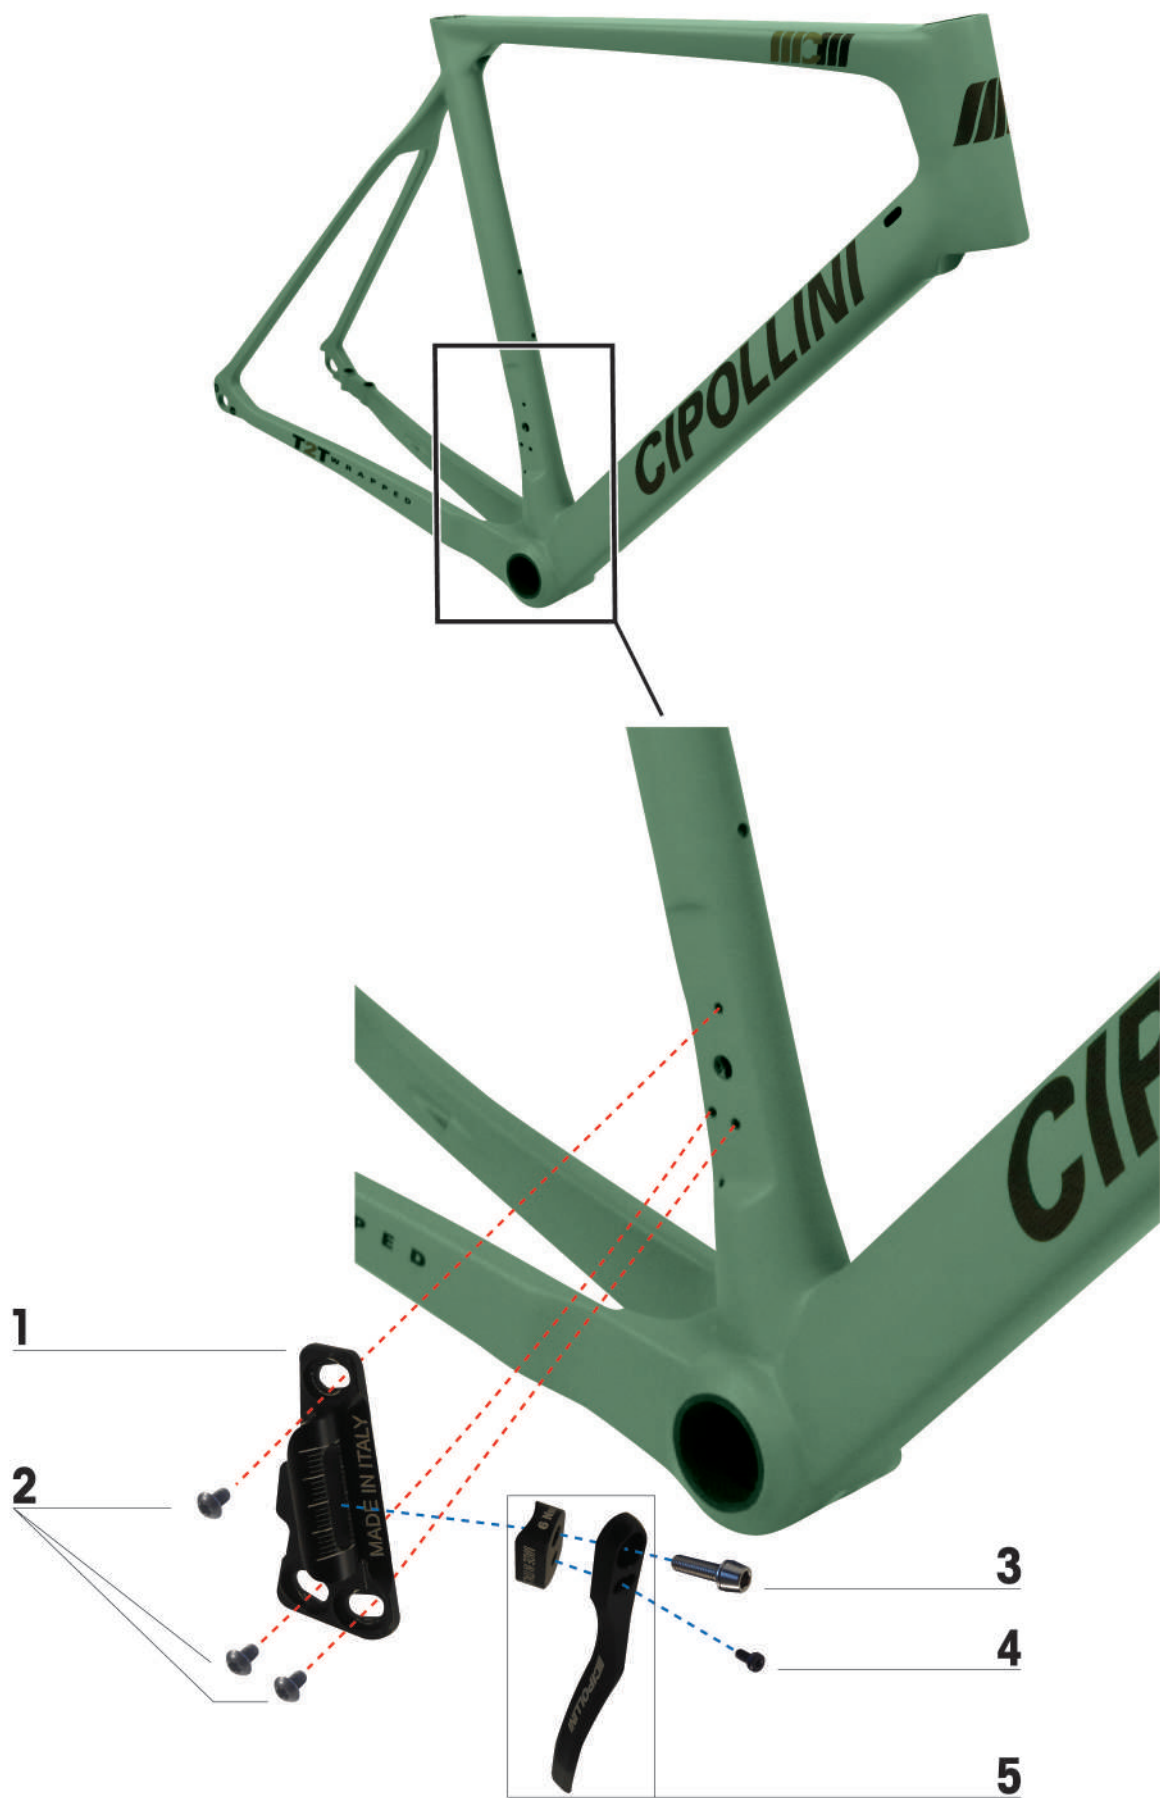

ITEM NO.	MCIPOLLINI CODE NO.	DESCRIPTION
1	M0210MC119MCM_8	KIT SEATPOST
2	011100050	INOX SCREW M6
3	030000151	UPPER PLATE FOR SEATPOST
4	030000152	LOWER PLATE FOR SEATPOST
5	030000121	CYLINDER M5
6	030000083	CYLINDER M6
7	030000122	WASHER
8	011100062.38	INOX SCREW M5 L. 38
9	011100062.44	INOX SCREW M5 L. 44

1

2

3

4

5

ITEM NO.	MCIPOLLINI CODE NO.	DESCRIPTION
1	M0210MC119MCM_8	TUBE SEATPOST (AVAILABLE ONLY WITH KIT SEATPOST - PAGE 1A)
2	030000083	CYLINDER ø 9,6 X 12 MM M6
3	030000159.M	LOCKING FOR SEATPOST
4	030000112	ALLUMINIUM ANODIZED WASHER
5	011100081.28	SCREW INOX M6 L 28 MM

1

2

3

ITEM NO.	MCIPOLLINI CODE NO.	DESCRIPTION
1	030000212.MC	BOTTLE CAGE
2	030000133.CLEAR	CLEAR BOTTLE
3	030000133.SMOKE	SMOKE BOTTLE

ITEM NO.	MCIPOLLINI CODE NO.	DESCRIPTION
1	03000097.MC	FRONT DERAILLEUR SUPPORT IN ALUMINIUM
2	011100048	SCREW INOX BRONZE M4XL10
3	011100005	SCREW INOX M5X18
4	011100057	SCREW INOX BRONZE M4XL8 LOWER HEAD
5	030000109.MC	PROTECTION FRAME FROM FALLEN CHAIN (ALUMINIUM)

ITEM NO.	MCIPOLLINI CODE NO.	DESCRIPTION
1	032100001	KIT TEFLON Ø 3MM

1 _____

2

3 _____

4

ITEM NO.	MCIPOLLINI CODE NO.	DESCRIPTION
1	03000050	PLATE SUPPORT FOR CONNECTOR CABLES
2	01110073	PLATE LOCKING NUT
3	03000049	COVER
4	01110045	INOX SCREW M4 L. 16